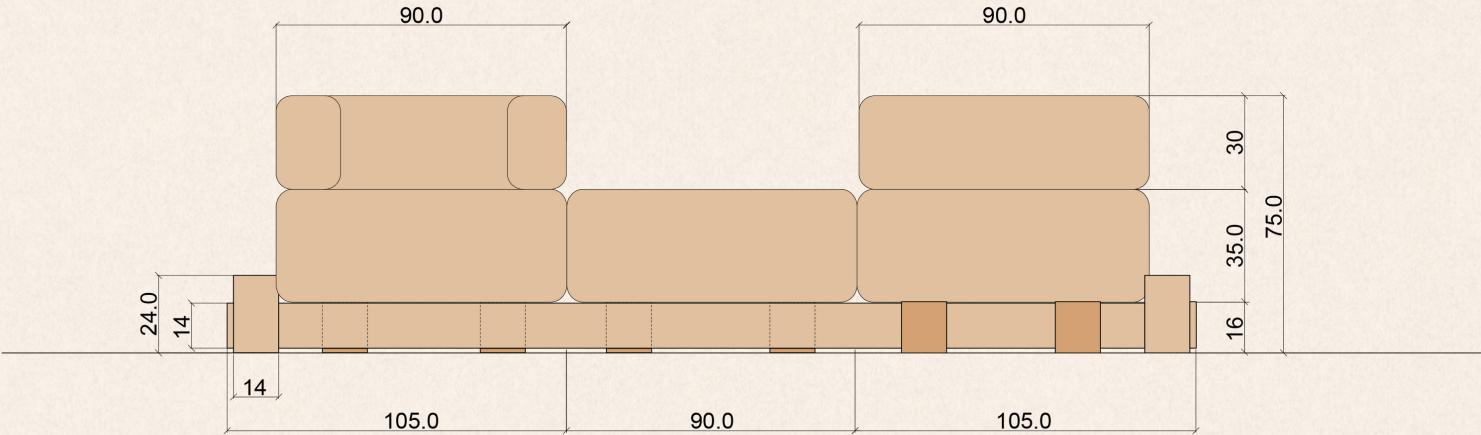

SIMPLY SEATED

INTERIORS

MONOLITE

ULURU SOFA