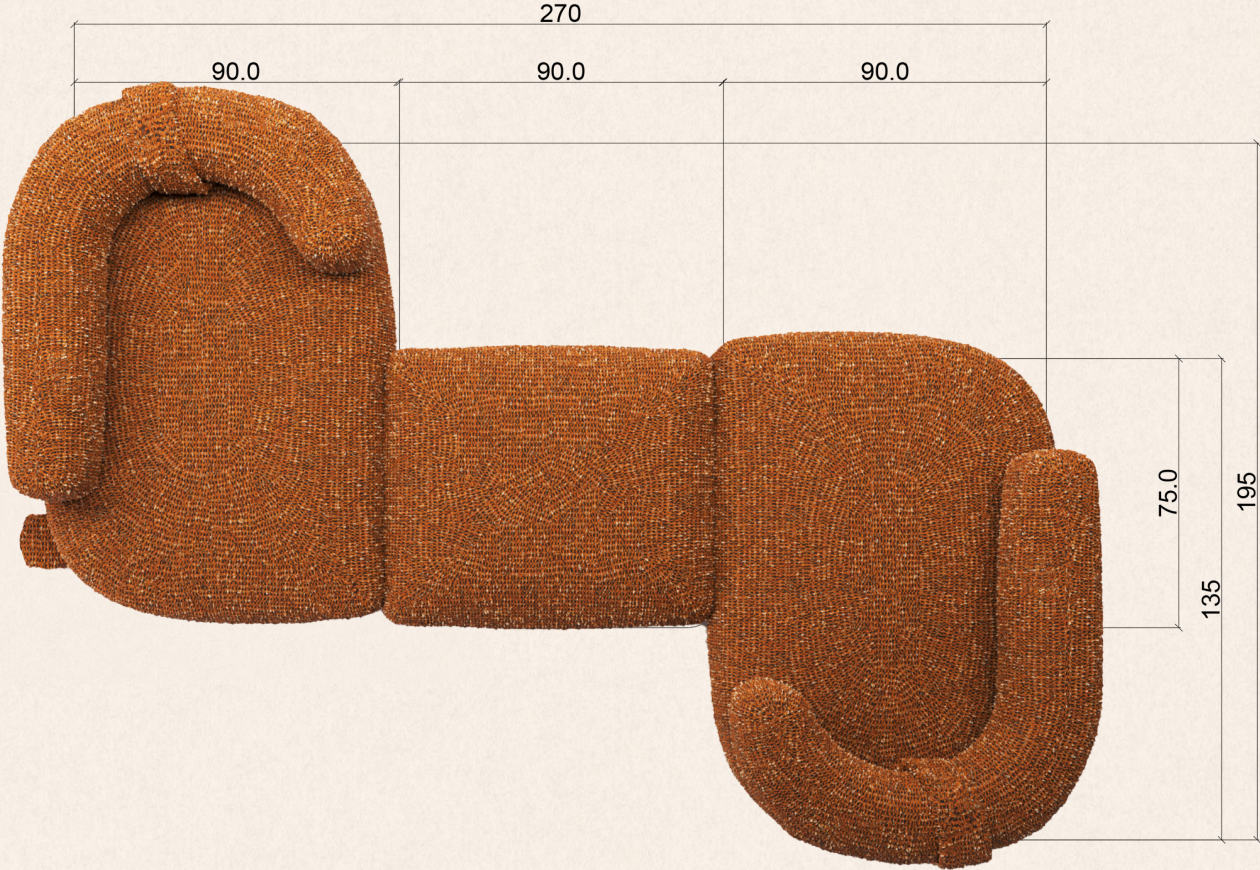

SIMPLY SEATED

INTERIORS

MONOLITE

ULURU SOFA